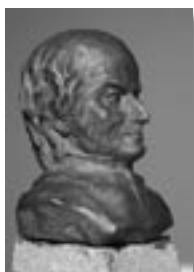

**Edition – Samuel Hahnemann**  
father of Homeopathy

**LEIPZIG ca. 1790**

Translation of the  
„Materia Medica“  
at about 35 years of age  
Weight: about 15 lb  
Large bust (life size)

**HAMBURG / MÖLLN ca. 1799 / 1800**

at about 45 years of age  
Weight: about 19 lb  
Large bust (life size)

**TURGAU ca. 1810**

Publication of the  
„Organon der rationellen Heilkunde“  
(Organon of the Medical Art)  
at about 55 years of age  
Weight: about 1 lb 5 oz  
Small bust (size of a fist)

**PARIS 1841**

at about 85 years of age  
Weight: about 24 lb  
Large bust (life size)

Inquiries about price, orders and information: # 49.40.51 31 87 28

Also visit our home page: [www.skulpturarbeit.de](http://www.skulpturarbeit.de)