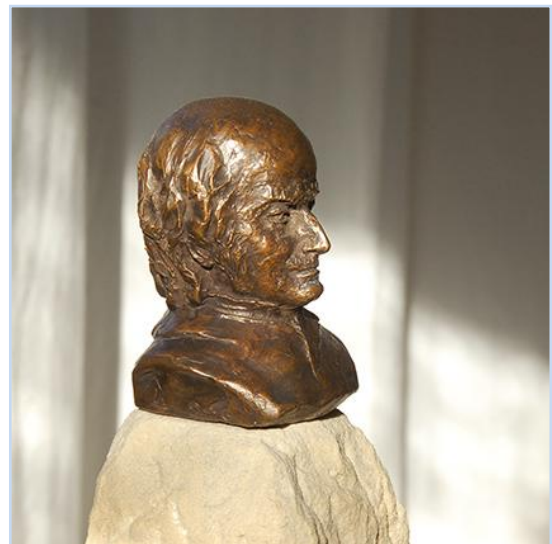

Samuel Hahnemann - in Torgau, ca. 55 years old

Template: Studies of all portraits - I just could find - from Hahnemann's lifetime

Size: width: 8,5 cm, height: 11 cm; depth: 7 cm; ca. fist-size. Weight: ca. 0,58 kg;

To acquire: made of bronze (including sandstone platform);

One example is available immediately, others are cast to order.

This portrait is a piece of jewelry for your desk, your practice, your shop window. Excellent as a gift, award, and the like. Made to order with a white wooden pillar.

The specimen with brown patina is the property of a doctor in Hamburg.

Samuel Hahnemann - in Leipzig, ca. 35 years old

Template: Studies of all portraits - I just could find - from Hahnemann's lifetime

Size: Width: 27 cm, height: 38 cm; depth: 22 cm; **Weight:** ca. 7,5 kg;