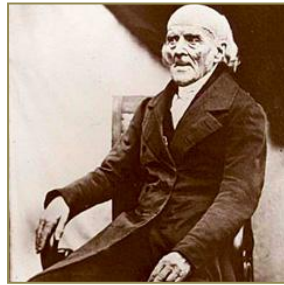

Dr. Samuel Hahnemann

1755 - 1843

Founder of classical homeopathy

Daguerreotype
30.09.1841 in Paris

**Hahnemann at your side
His spirit in your rooms**

Four bronze portraits by Katalin Giesswein

Samuel Hahnemann - in Paris, ca. 86 year old

Template: Daguerreotype from 30.09.1841, Paris and the previous studies

Size: width: 38 cm, height: 36 cm; depth: 25 cm; **Weight:** ca. 12 kg;

This portrait is a life-size full-round plastic (with back of the head)